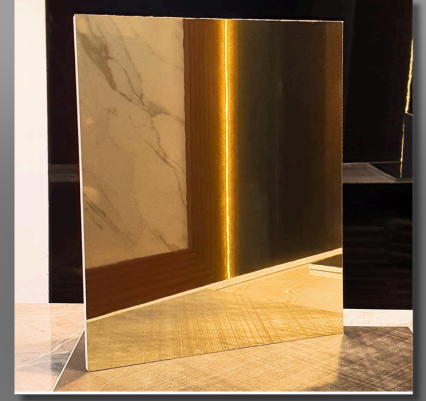

Pastel Copper

Copper

Sunset

Light Gold

Copper Ra

Mozaic Pastel

Mozaic Honey

Gray Line

MIRROR SERIES
AYNA SERİSİ

Mirror

Black Mirror

Gold Mirror

Gray Mirror

White Mirror

DECO PA

ELEGANT